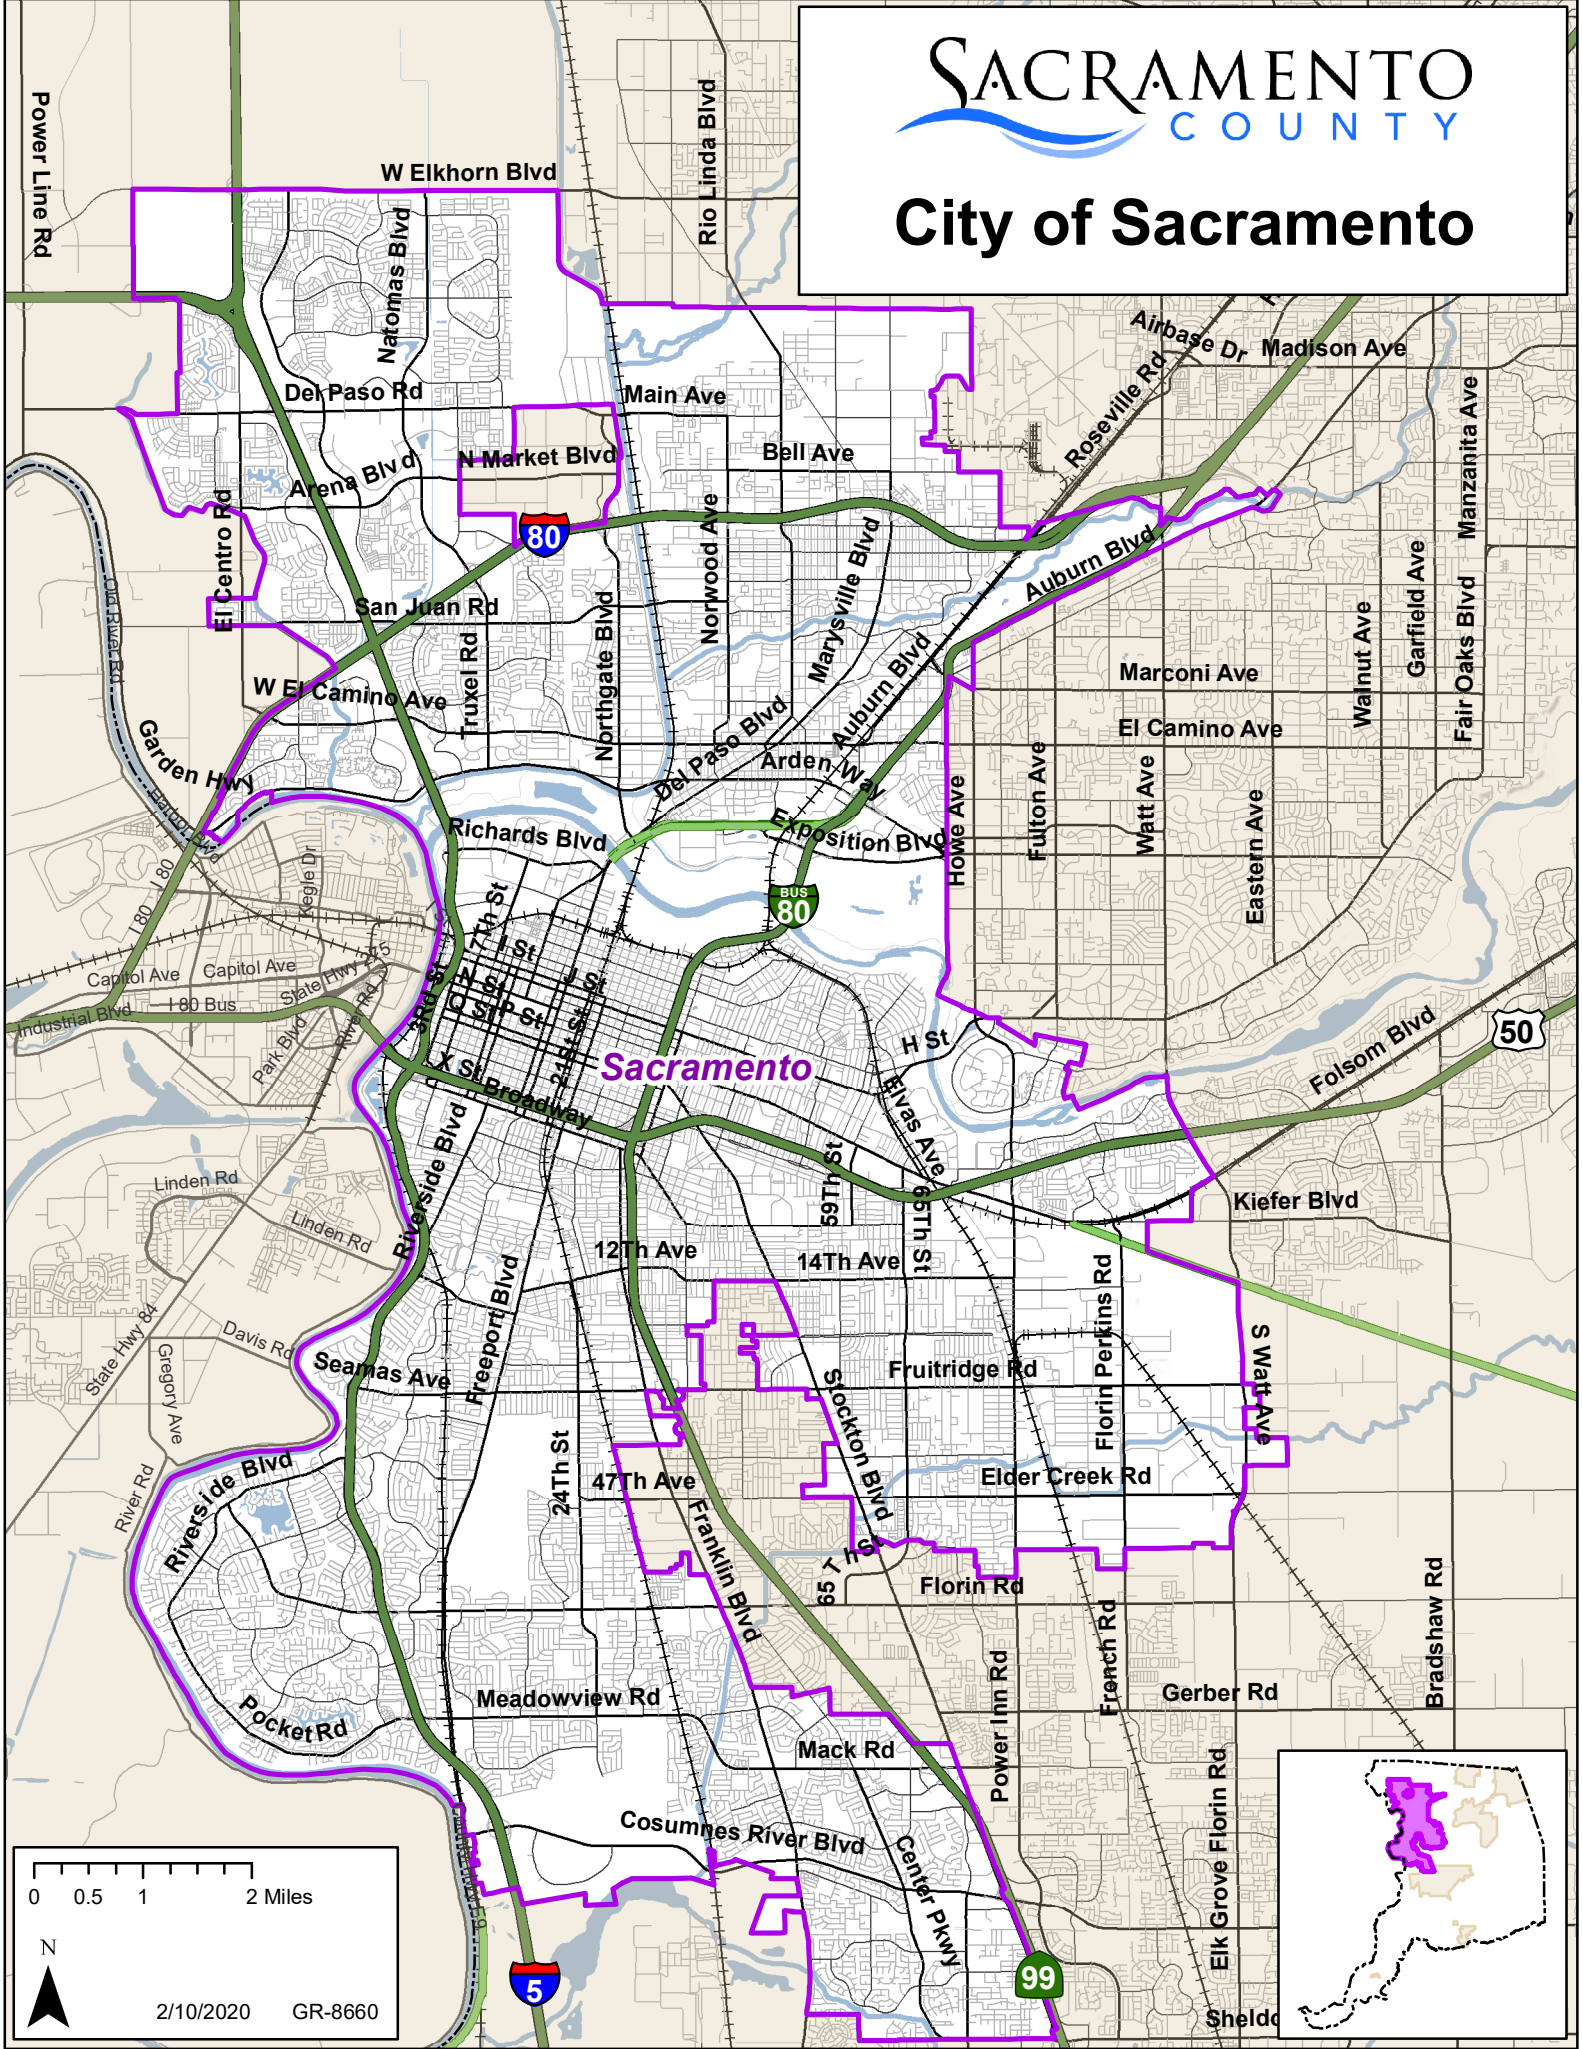

City of Sacramento

0 0.5 1 2 Miles

N

2/10/2020 GR-8660